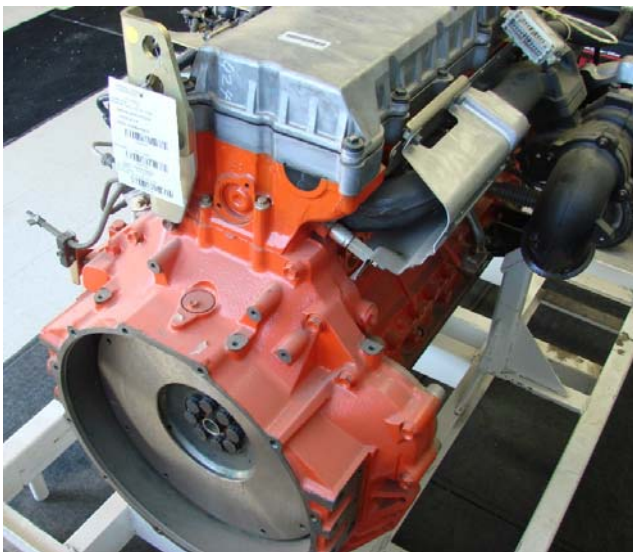

NEW OEM – Isuzu Diesel Engines - \$6,000.00

Engine	Qty	Engine Family	Advertised HP	Model	Fuel Rate at Adv. HP	Part Number
200 Horse	9	3SZXH07.84RA	200/2200 RPM	6HK1XR	102.5 mm (cubed)	8-97602442-0
230 Horse	4	3SZXH07.84RA	230/2200 RPM	6HK1XC	102.5 mm (cubed)	8-97602444-0
250 Horse	23	3SZXH07.84RA	250/2200 RPM	6HK1XS	102.5 mm (cubed)	8-97602446-0
275 Horse	6	3SZXH07.84RA	275/2200 RPM	6HK1XHL	102.5 mm (cubed)	8-97602447-0

Components Included:

- Turbo Charger, Water Pump & Pulleys, Injection System, Exhaust Manifold, Filters., READY TO INSTALL.
- ALL ARE BRAND NEW – ORIGINAL ISUZU ENGINES – ZERO MILES