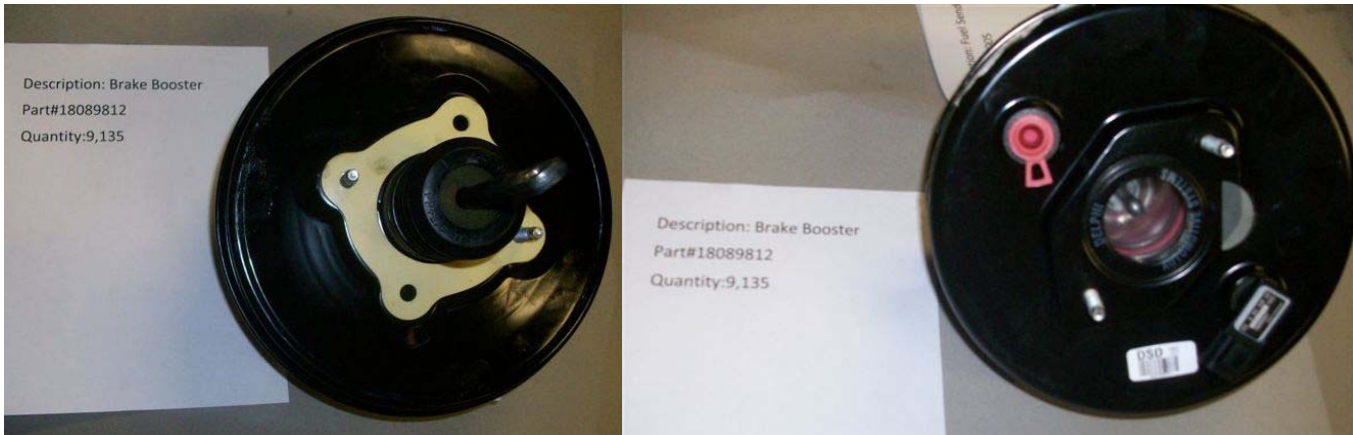

Part Number: 18089812 (9,135 pcs)
Cardone Interchange: 5471910

Applications:

- CHEVROLET MALIBU (2004 - 2005)
- CHEVROLET MALIBU LS (2004 - 2007)
- CHEVROLET MALIBU LT (2004 - 2007)
- CHEVROLET MALIBU LTZ (2006 - 2007)
- CHEVROLET MALIBU MAXX 2004
- CHEVROLET MALIBU MAXX LS (2005 - 2007)
- CHEVROLET MALIBU MAXX LT (2005 - 2007)
- CHEVROLET MALIBU MAXX LTZ (2006 - 2007)
- CHEVROLET MALIBU MAXX SS (2006 - 2007)
- CHEVROLET MALIBU SS (2006 - 2007)
- PONTIAC G6 (2005 - 2007)
- PONTIAC G6 GT (2006 - 2007)
- PONTIAC G6 GTP (2006 - 2007)
- SATURN AURA XE (2007 - 2008)
- SATURN AURA XR (2007 - 2008)