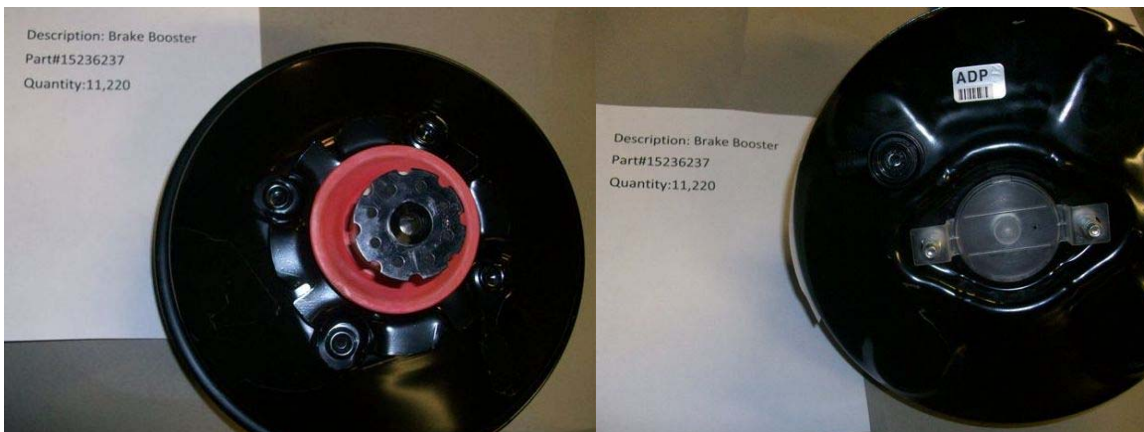

World Trading

WORLDWIDE EXPORTERS OF SURPLUS AUTO PARTS

12999 Executive Drive
Sugar Land, TX 77478 USA
Phone (281) 565-5457
Fax (281) 565-6636

e-mail: glenn@surplusparts.com
Web Page: <http://www.surplusparts.com>

Original GM Brake Boosters ($25.00 each)

Part Number: 15236237 (11,200 pcs)

Cardone Interchange: 5474823

Applications:

BUICK ALLURE CX (2005 - 2009)
BUICK ALLURE CXL (2005 - 2009)
BUICK ALLURE CXS (2005 - 2008)
BUICK CENTURY CUSTOM (2000 - 2005)
BUICK CENTURY LIMITED (2000 - 2005)
BUICK CENTURY SPECIAL EDITION 2005
BUICK LACROSSE CX (2005 - 2009)
BUICK LACROSSE CXL (2005 - 2009)
BUICK LACROSSE CXS (2005 - 2008)
BUICK REGAL (2000)
BUICK REGAL GS (2001 - 2004)
BUICK REGAL LS (2001 - 2004)
CHEVROLET IMPALA 50TH ANNIVERSARY EDITION 2008
CHEVROLET IMPALA LS (2006 - 2008)
CHEVROLET IMPALA LT (2006 - 2008)
CHEVROLET IMPALA LTZ 2006
CHEVROLET MONTE CARLO LS (2006 - 2007)
CHEVROLET MONTE CARLO LT (2006 - 2007)
CHEVROLET MONTE CARLO LTZ 2006
OLDSMOBILE INTRIGUE (2000 - 2002)
PONTIAC GRAND PRIX (2001 - 2008)
PONTIAC GRAND PRIX GT (2003 - 2007)
PONTIAC GRAND PRIX GTP (2001 - 2005)
PONTIAC GRAND PRIX SE (2001 - 2003)